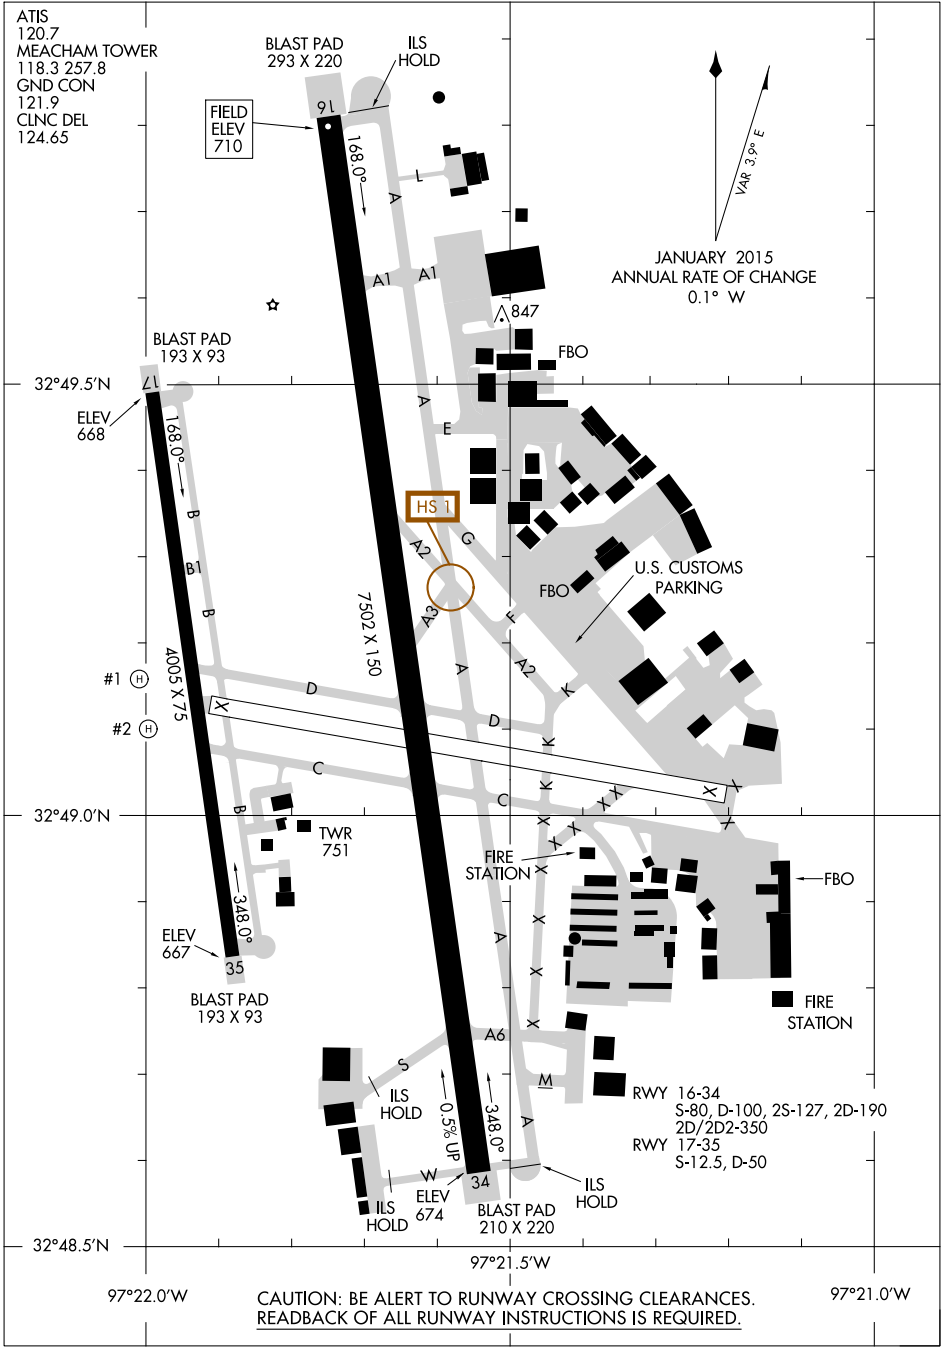

16147  
**AIRPORT DIAGRAM**  
 AL-159 (FAA) FORT WORTH MEACHAM INTL (F'TW)  
 FORT WORTH, TEXAS

SC-2, 21 JUL 2016 to 18 AUG 2016

SC-2, 21 JUL 2016 to 18 AUG 2016

CAUTION: BE ALERT TO RUNWAY CROSSING CLEARANCES.  
 READBACK OF ALL RUNWAY INSTRUCTIONS IS REQUIRED.